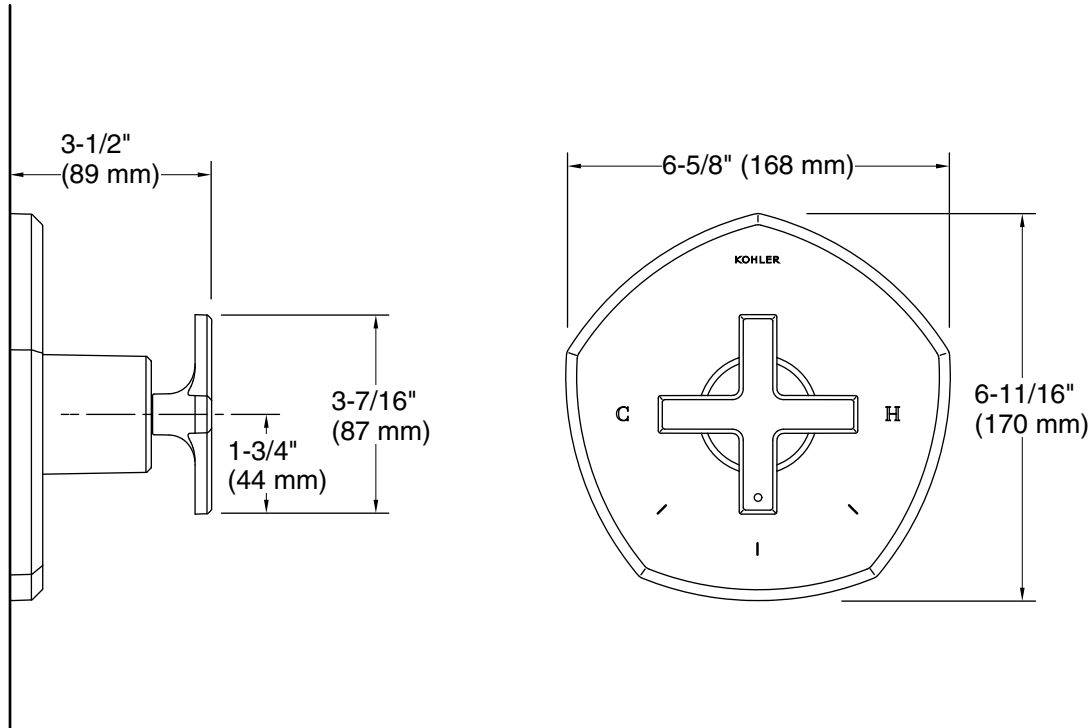

Technical Information

All product dimensions are nominal.

Drain included: No

Notes

ADA, OBC, CSA B651 compliant when installed to the specific requirements of these regulations.